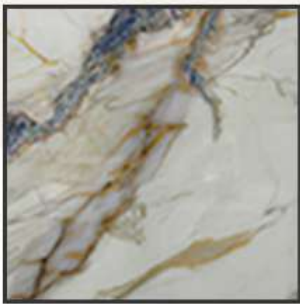

CONCRETE BEIGE

OCEAN GOLD MARBLE

CARRERA FINE MARBLE

COSMO GOLD MARBLE

FERRERO GOLD MARBLE

ARTIC WHITE SPARKLE

CARRERA GOLD MARBLE

METRE WIDE PANEL

1MTR X 2.4MTR X 10MM

CALCUTTA WHITE
GLOSS/MATT

GREY MARBLE GLOSS

WHITE GLOSS

LINDOS GREY MARBLE

TUSCANY MARBLE
GLOSS

APOLLO GREY
MARBLE

METALLIC SILVER