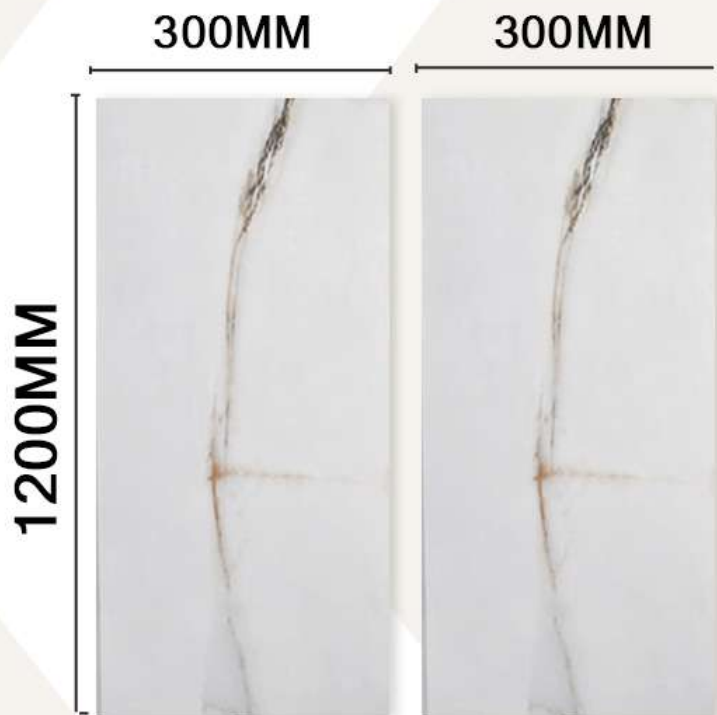

SOLID CORE TILE PANELS

SIZE: 1200X300MM X 9MM
COLOUR: METALLIC GREY
TEXTURED TILE

SIZE: 1200X300MM X 9MM
COLOUR: MIST GREY
SMOOTH TILE

SIZE: 1200X300MM X 9MM
COLOUR: IVORY PEARL-
TEXTURED TILE

SIZE: 1200X300MM X 9MM
COLOUR: OILED SLATE
TEXTURED TILE

SIZE: 1200X300MM X 9MM
COLOUR: ANDROS PEARL
TEXTURED TILE

SIZE: 1200X300MM X 9MM
COLOUR: CARRERA GOLD
MARBLE SMOOTH TILE

SIZE: 1200X300MM X 9MM
COLOUR: CARRERA MARBLE
SMOOTH TILE

CUT LINE TILE PANELS

600MM X 2700MM X10MM

WHITE MILAN MARBLE TILE
SIZE 600X2700X10MM

BRUSHED WHITE TILE
SIZE: 600X2700X10MM

CALCUTTA GOLD TILE
SIZE: 600X2700X10MM

BRUSHED SILVER TILE
SIZE: 600X2700X10MM

LINDOS GREY TILE
SIZE: 600X2700X10MM

BRUSHED GREY TILE
SIZE: 600X2700X10MM

TUSCANY MARBLE TILE
SIZE: 600X2700X10MM

GREY STONE TILE
SIZE: 600X2700X10MM

FOSSIL MARBLE TILE
SIZE: 600X2700X10MM

HEXAGON GREY
SIZE: 600X2700X10MM

METRE WIDE PANEL

1MTR X 2.4MTR X 10MM

ARTIC GOLD MARBLE

CALCUTTA GOLD MARBLE