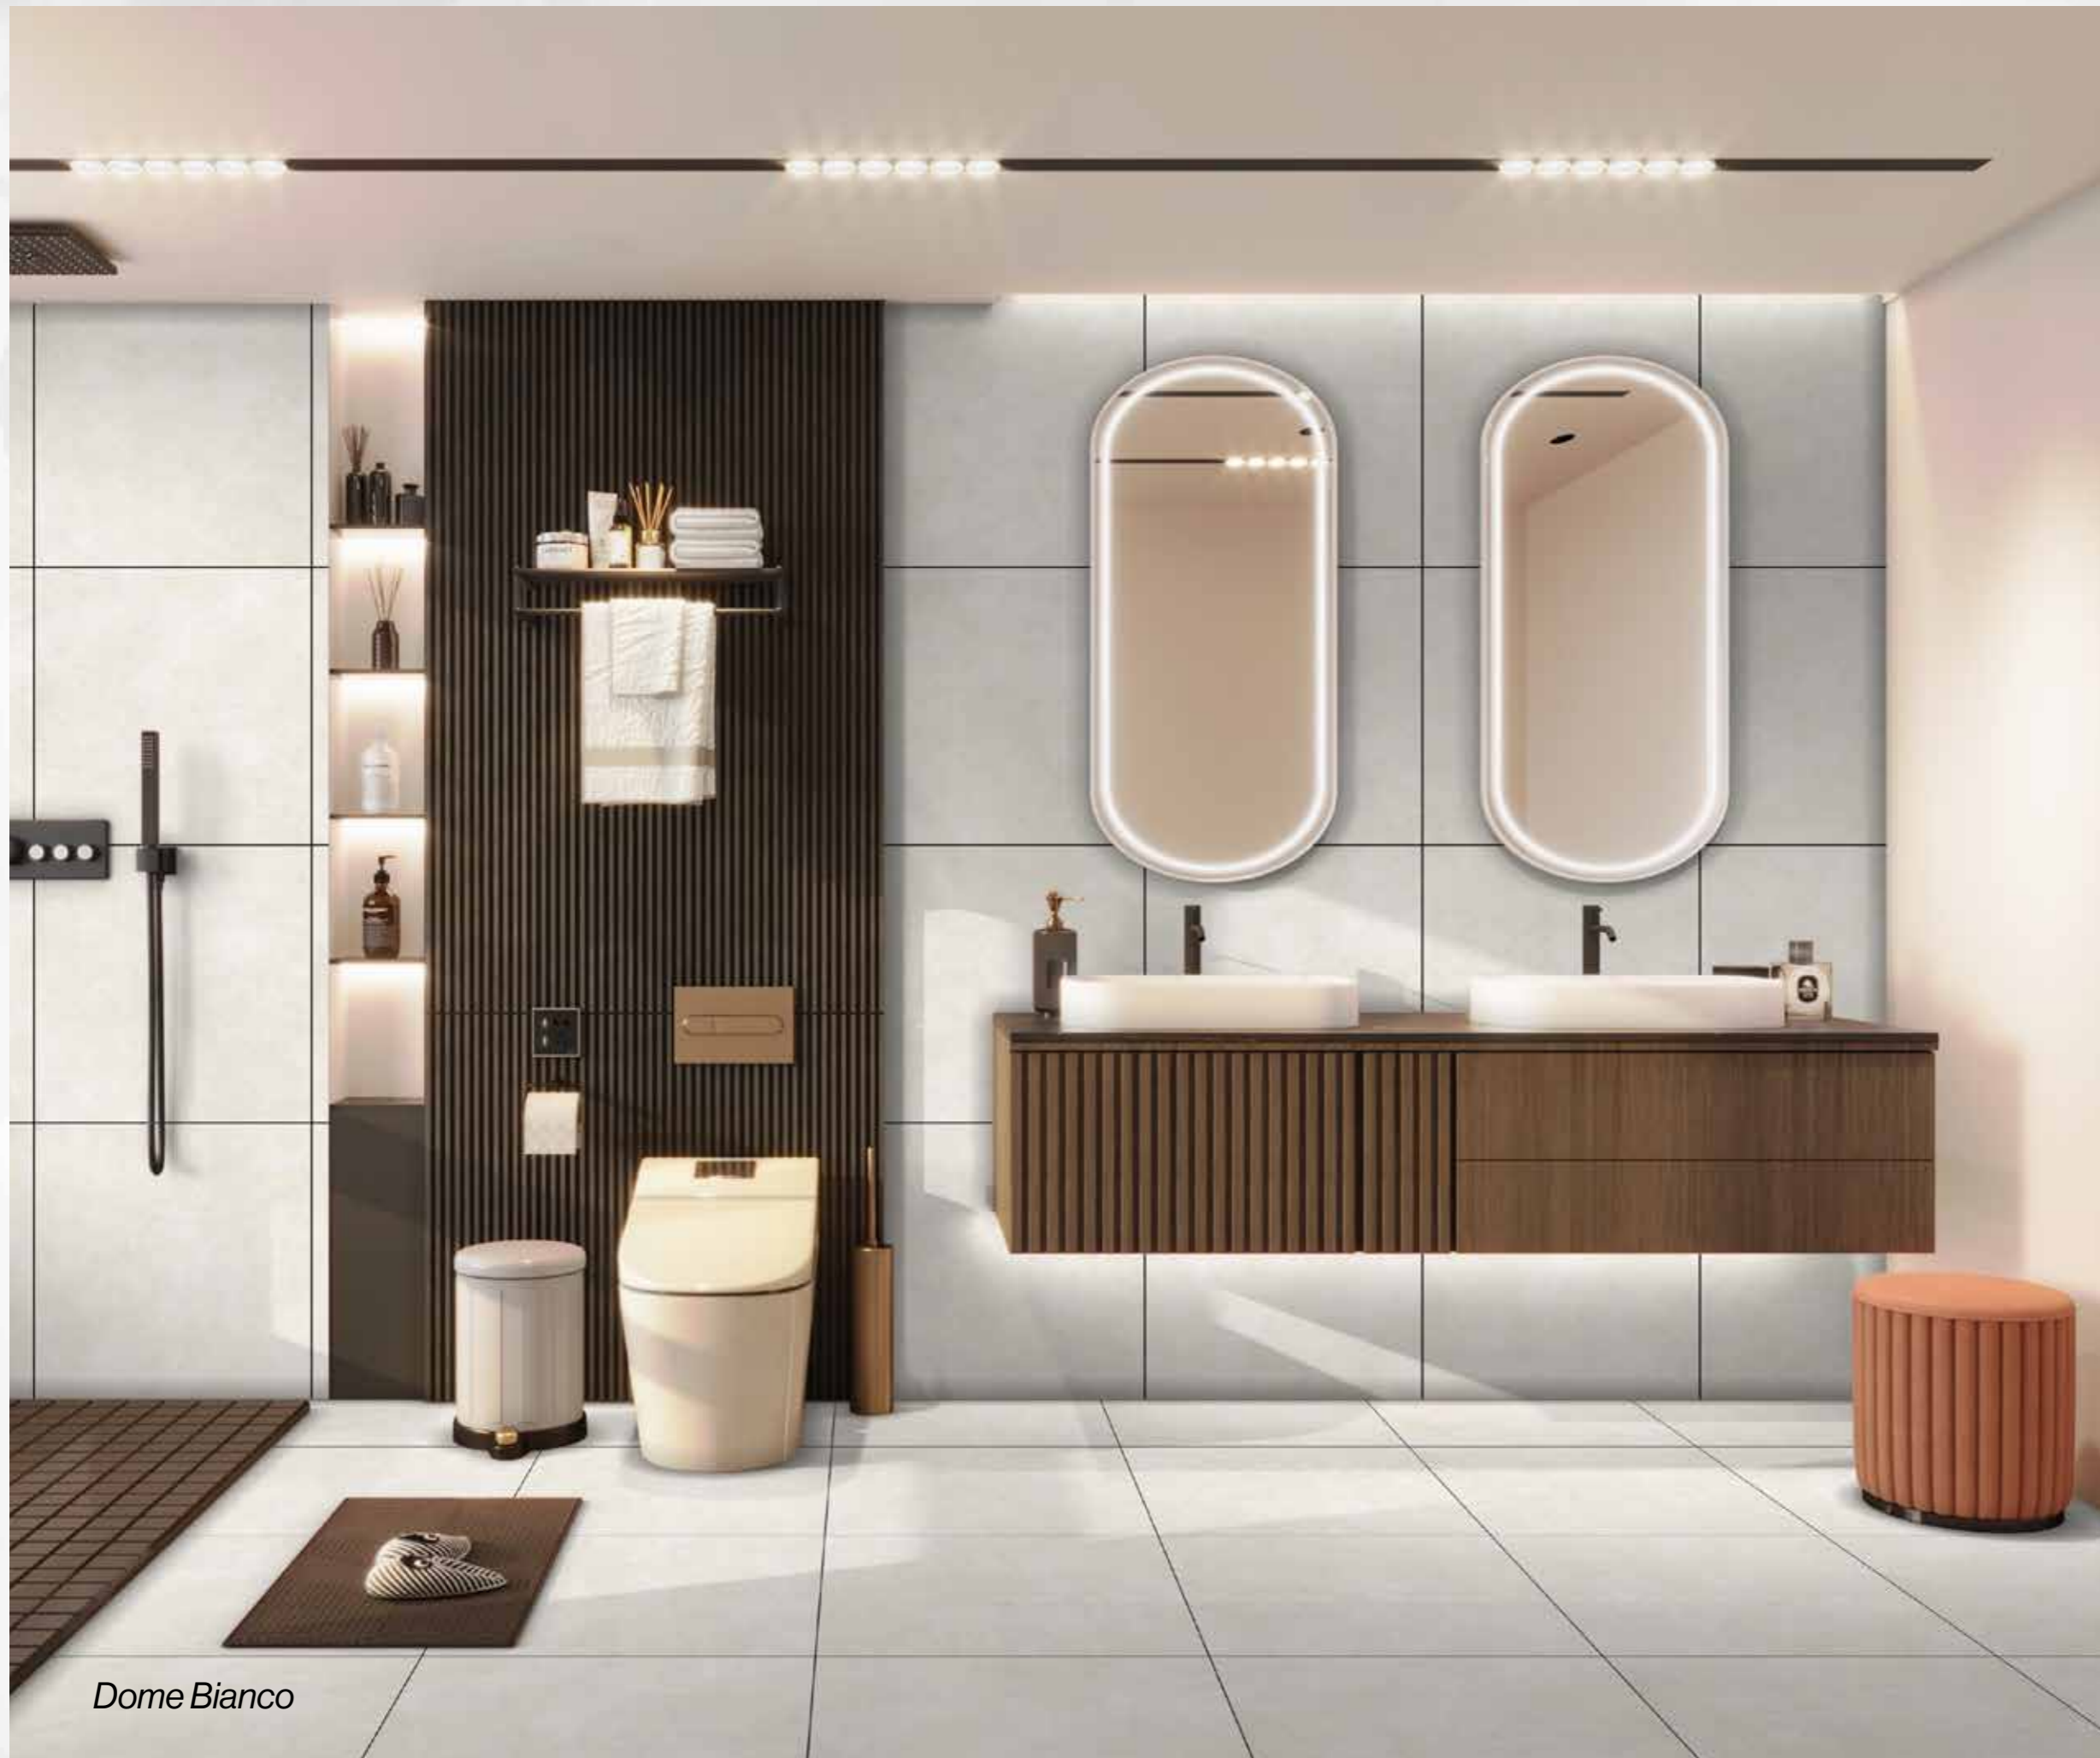

Dome Bianco

Dome Bianco

L600xW600xT9mm   TILE6060DOBN
Rocker   2PCS/CTN

Dome Grey

L600xW600xT9mm   TILE6060DOGR
Rocker   2PCS/CTN

Breccia Seina Silver

L1200xW600xT9mm   TILES60120BRSS
Gloss   2PCS/CTN

Black Laurent

L1200xW600xT9mm   TILE60120BLLA
Gloss   2PCS/CTN