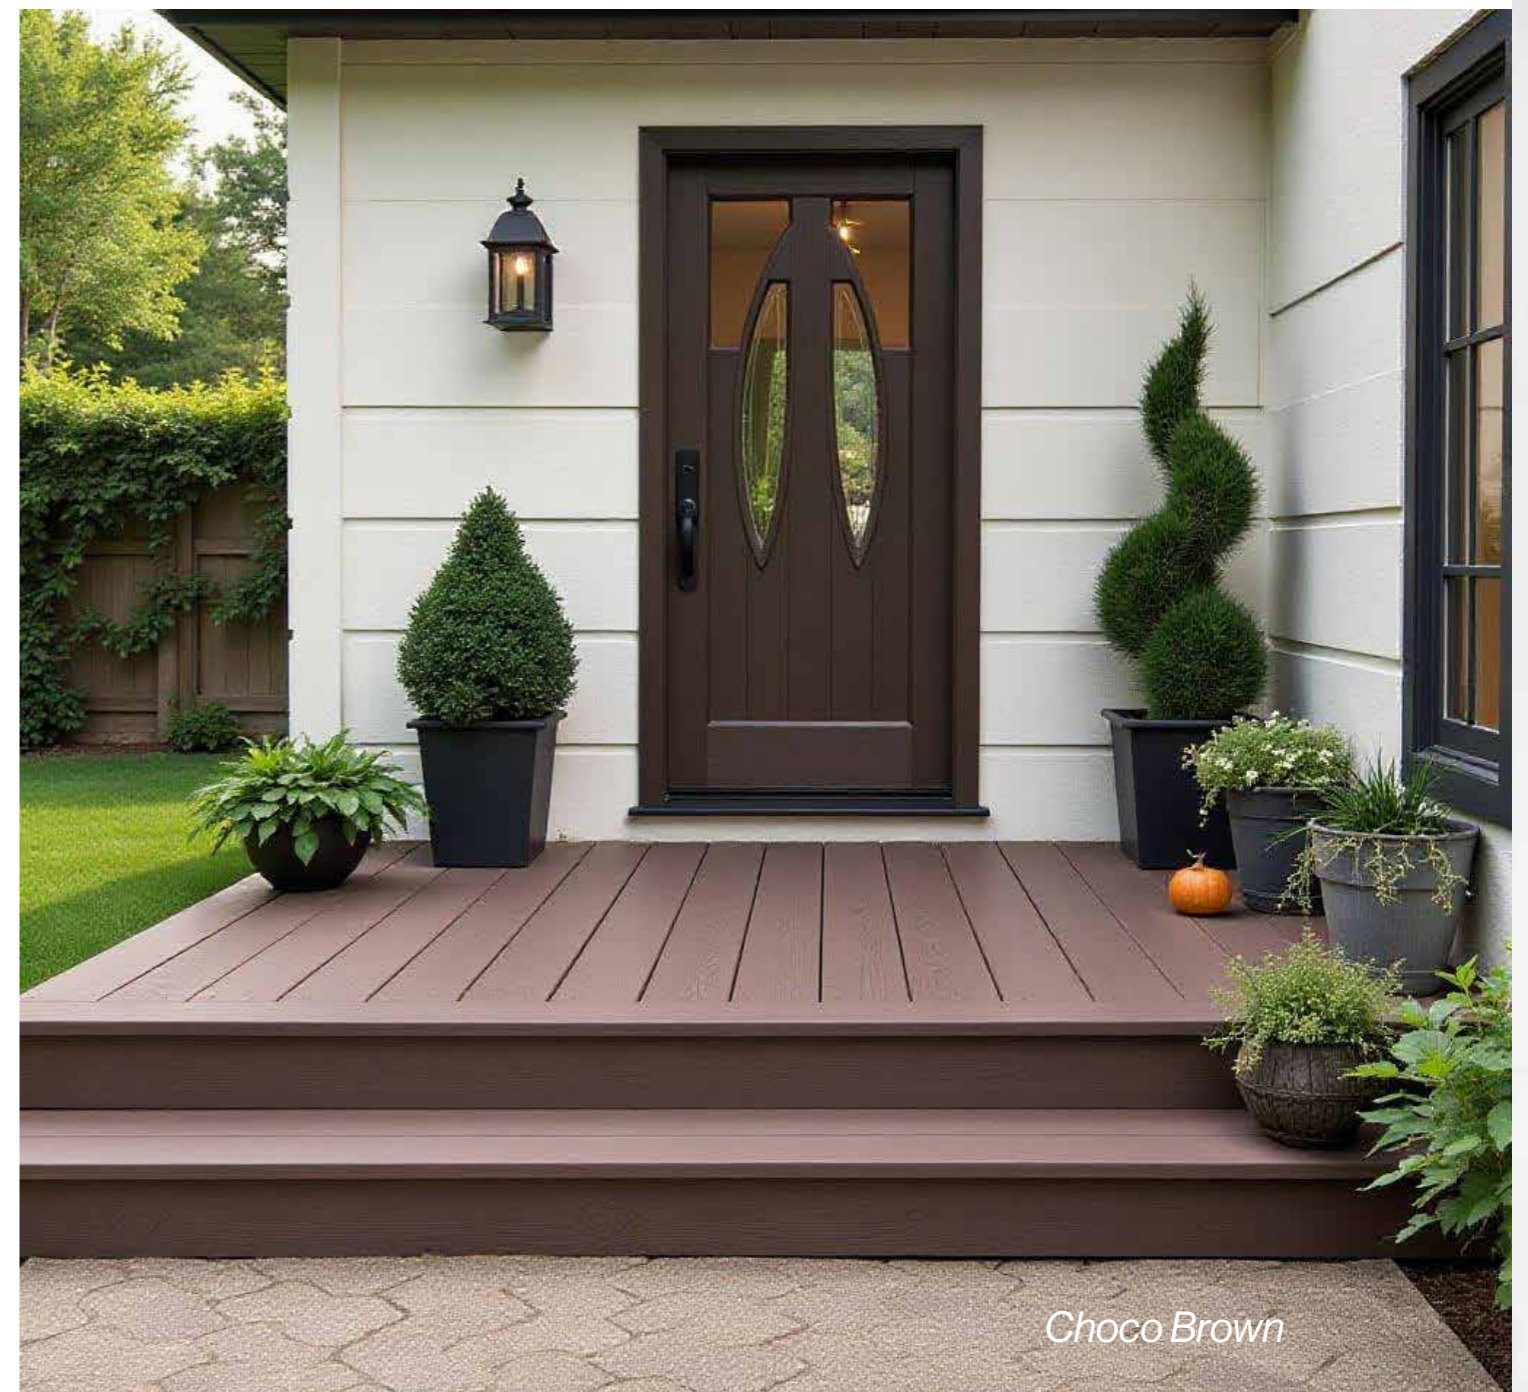

Composite Decking

Available in multiple sizes

Charcoal

L5000 x W135 x T25mm WPCD5000CH
L3600 x W135 x T25mm WPCD3600CH
2PCS/CTN

Grey

L5000 x W135 x T25mm WPCD5000GR
L3600 x W135 x T25mm WPCD3600GR
2PCS/CTN

Choco Brown

L5000 x W135 x T25mm WPCD5000CB
L3600 x W135 x T25mm WPCD3600CB
2PCS/CTN

Joining Clips & Screws

25mm, 50sets/bag WPCSCREW01

Solid Keel Joist

L5000 x W40 x T25mm WPCDKEELJ

Starter Clips & Screws

25mm, 50sets/bag WPCSCREW02

Teak

L5000 x W135 x T25mm WPCD5000TK
L3600 x W135 x T25mm WPCD3600TK
2PCS/CTN

Charcoal Edge Seal

L5000 x W41 x T41mm EDSE4141CH
L3600 x W41 x T41mm EDSE41413600CH

Grey Edge Seal

L5000 x W41 x T41mm EDSE4141GR
L3600 x W41 x T41mm EDSE41413600GR

Choco Brown Edge Seal

L5000 x W41 x T41mm EDSE4141CB
L3600 x W41 x T41mm EDSE41413600CB

Teak Edge Seal

L5000 x W41 x T41mm EDSE4141TK
L3600 x W41 x T41mm EDSE41413600TK

Choco Brown