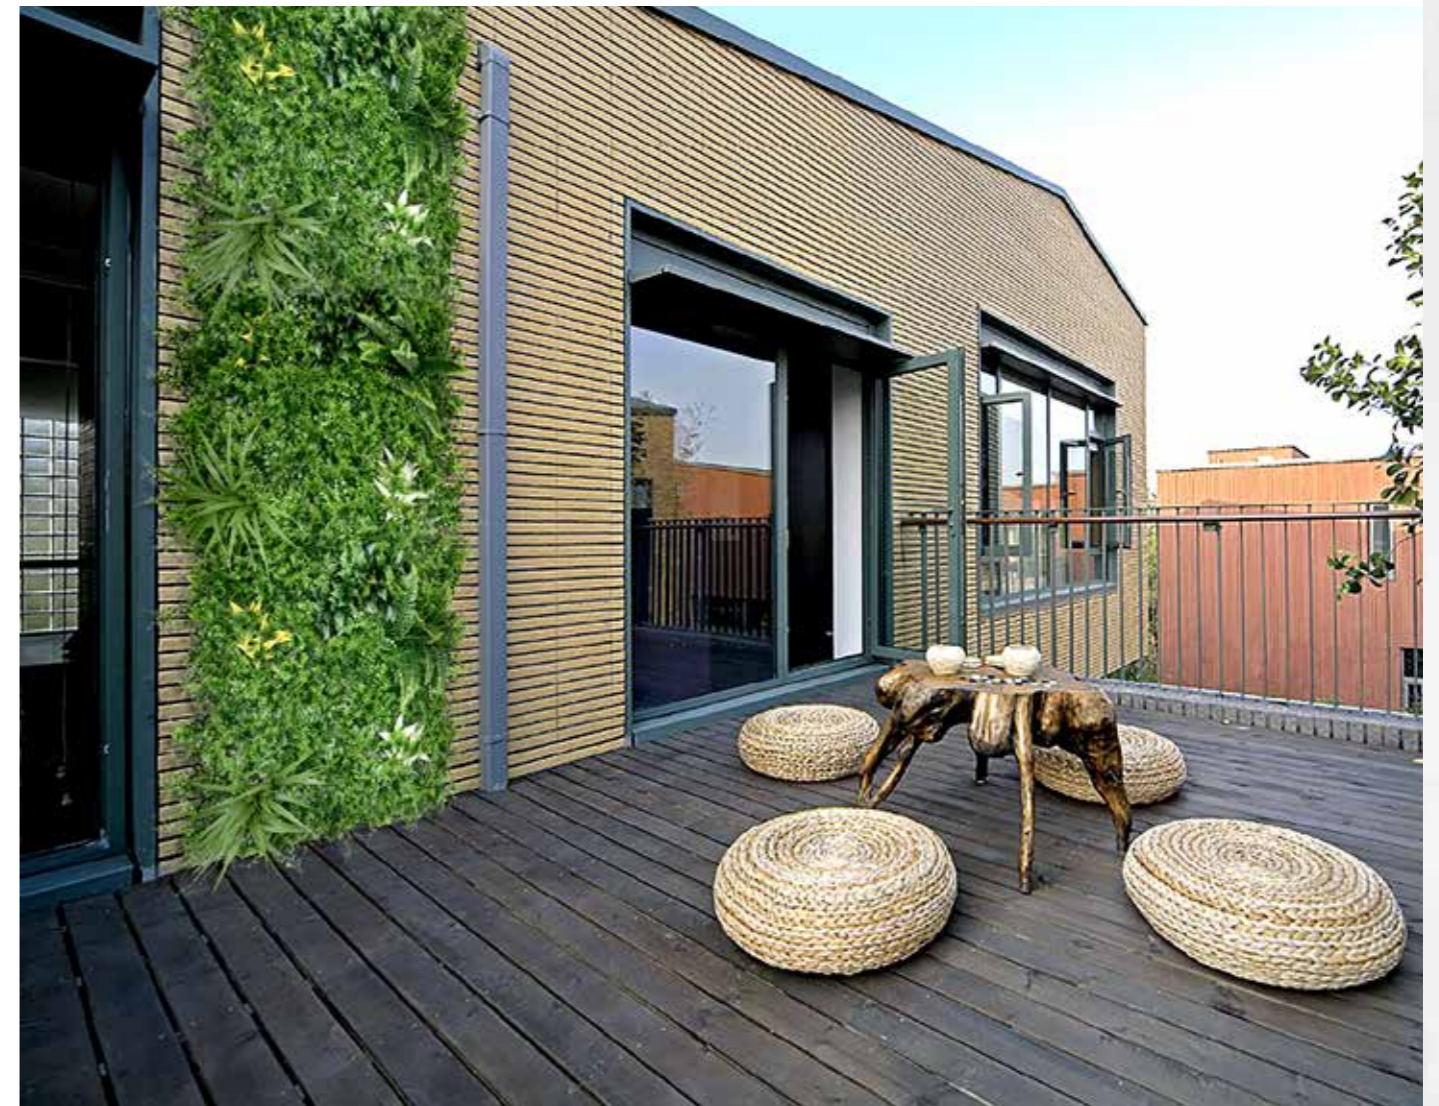

L1000 x W1000mm APW-CCGA110M

L1000 x W1000mm APW-CCGF023

L1000 x W1000mm APW-CCGA100

L1000 x W1000mm APW-CCGA107

L500 x W500mm APW-CCGA033F

L500 x W500mm APW-CCGA037